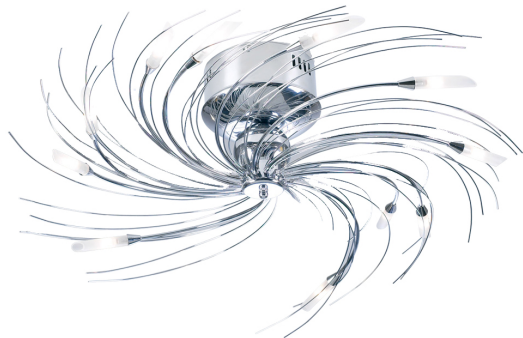

PLC Lighting 12-Light 20W Polished Chrome Dimmable Ceiling Light Frost Glass Northstar Collection

Product Description:

Swirly 12 Light Ceiling Light from the Northstar Collection is a real stunner. Modern contemporary design, 8" in height and 30" wide this would suit all manner of ceilings. 12v using twelve 20w halogen bulbs which are included this is certainly an eye catching fixture. With polished chrome finish it sure will delight.

Product Details:

Collection: Northstar
Manufacturer: PLC Lighting
SKU: 6065 PC
Finish: Polished Chrome
Application: Dry
Dimmable: Dimmable
Lens: Frost
Number Of Bulbs: 12
Watt: 20
Voltage: 12

Bulb Type: G4 (included)
Dimension: 8 X 30
Standard Package: 1
Net Weight: 14 lb
Style: modern contemporary
Bulb Included: YES
Lamp Type: Halogen 12v